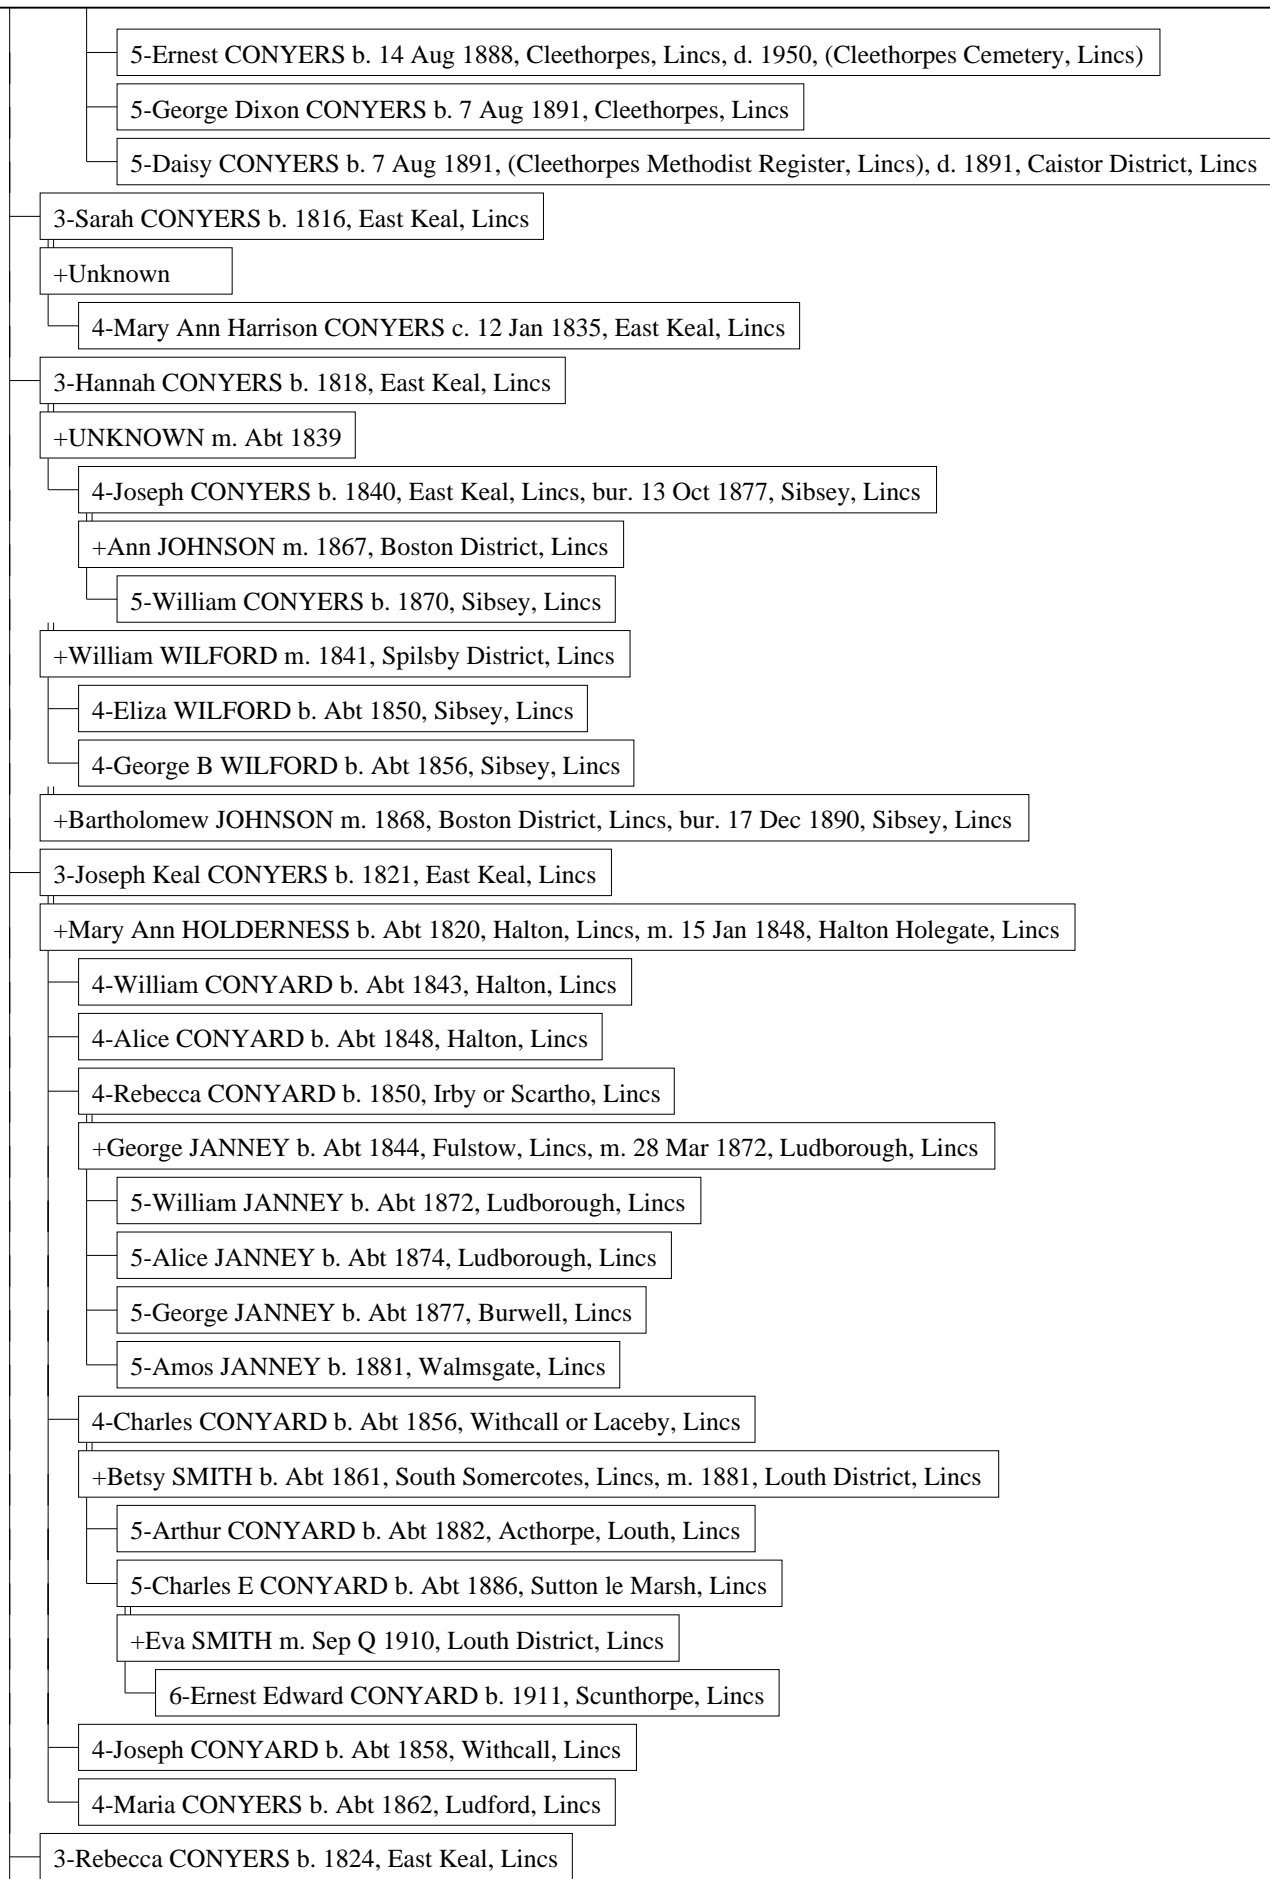

5-Ada CONYERS b. 5 Oct 1886, Cleethorpes, Lincs

Descendants of William CONYERS

Descendants of William CONYERS

3-Alice CONYERS b. 1826, East Keal, Lincs

+Abraham CHANTRY b. Abt 1828, Scremby, Lincs, m. 1852, Spilsby District, Lincs, d. 1874, Boston District, Lincs