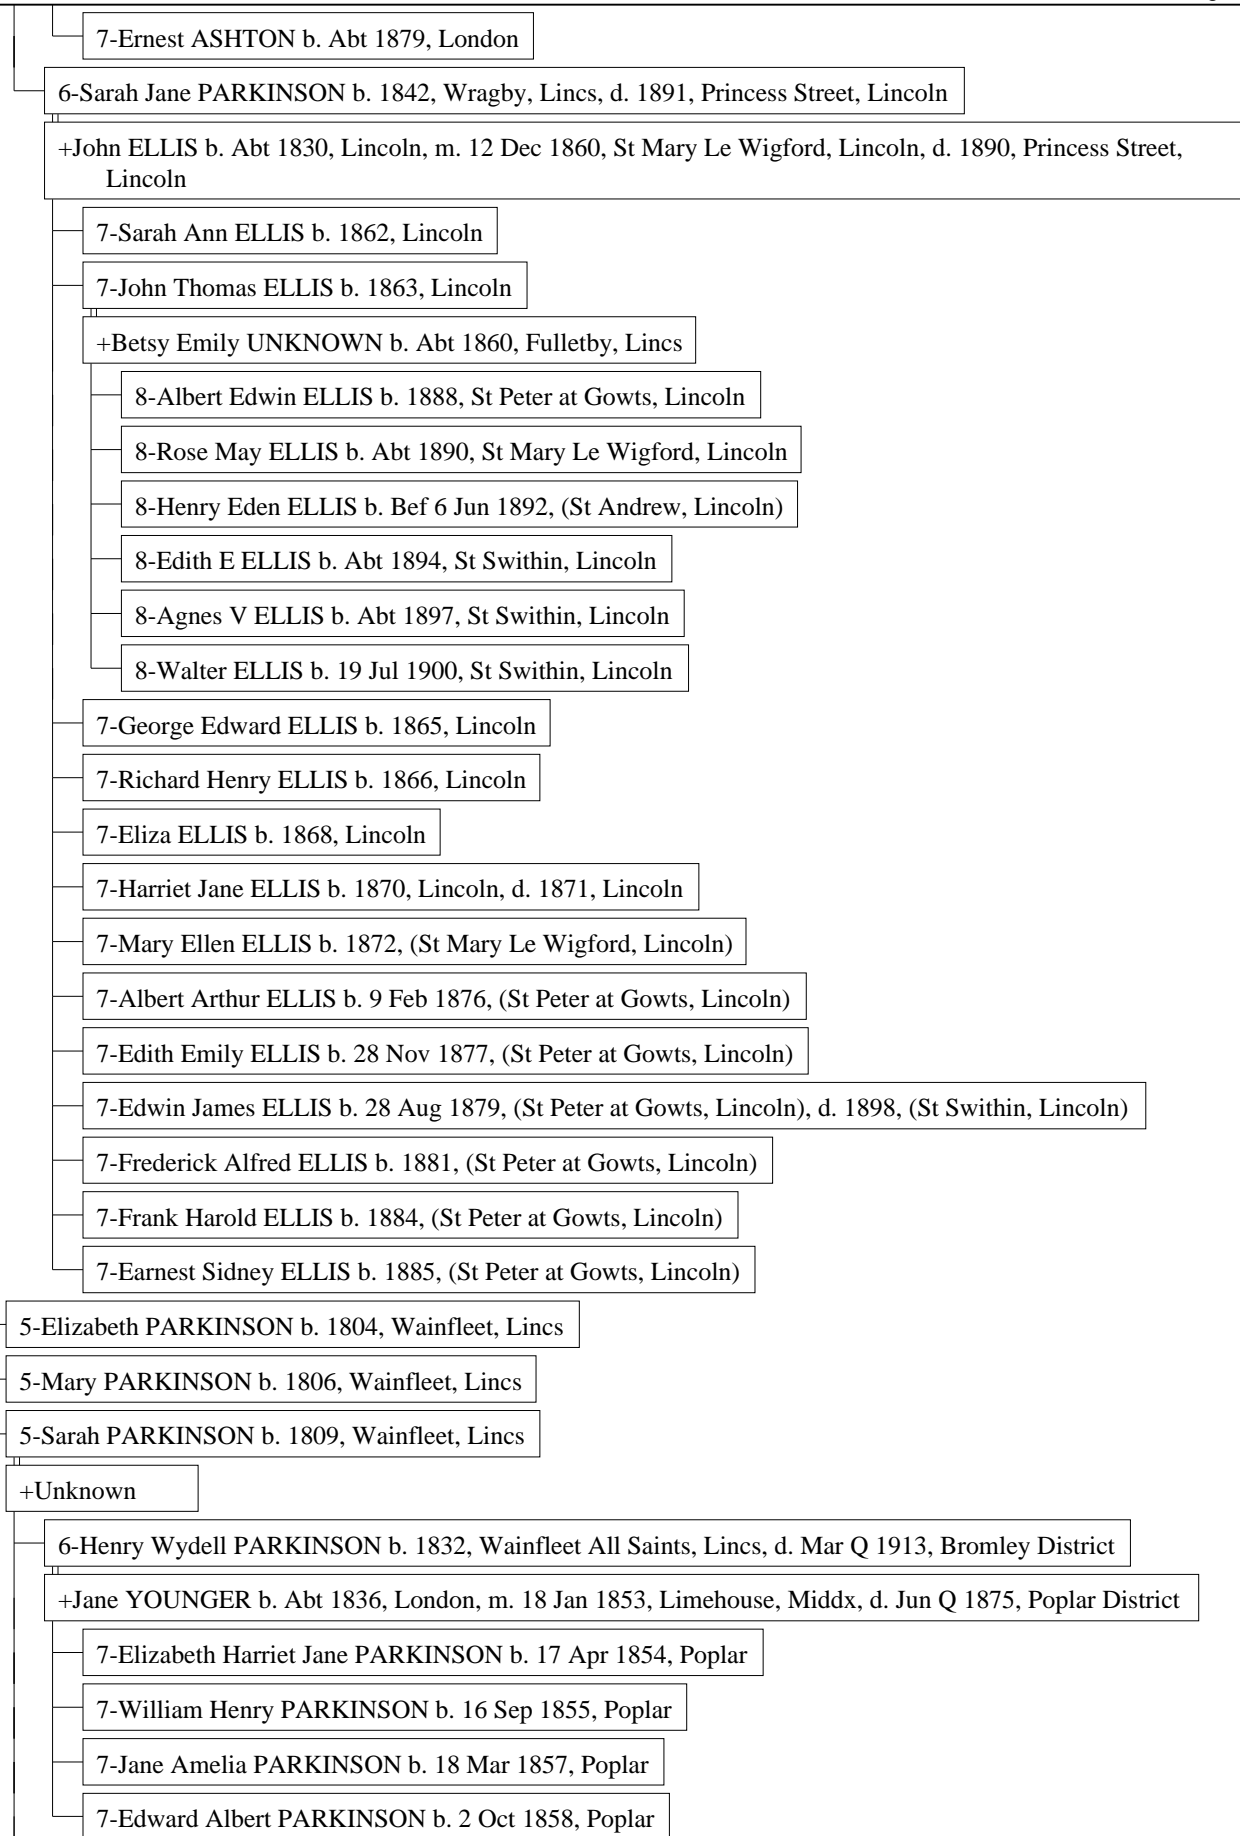

Descendants of Robert YATES