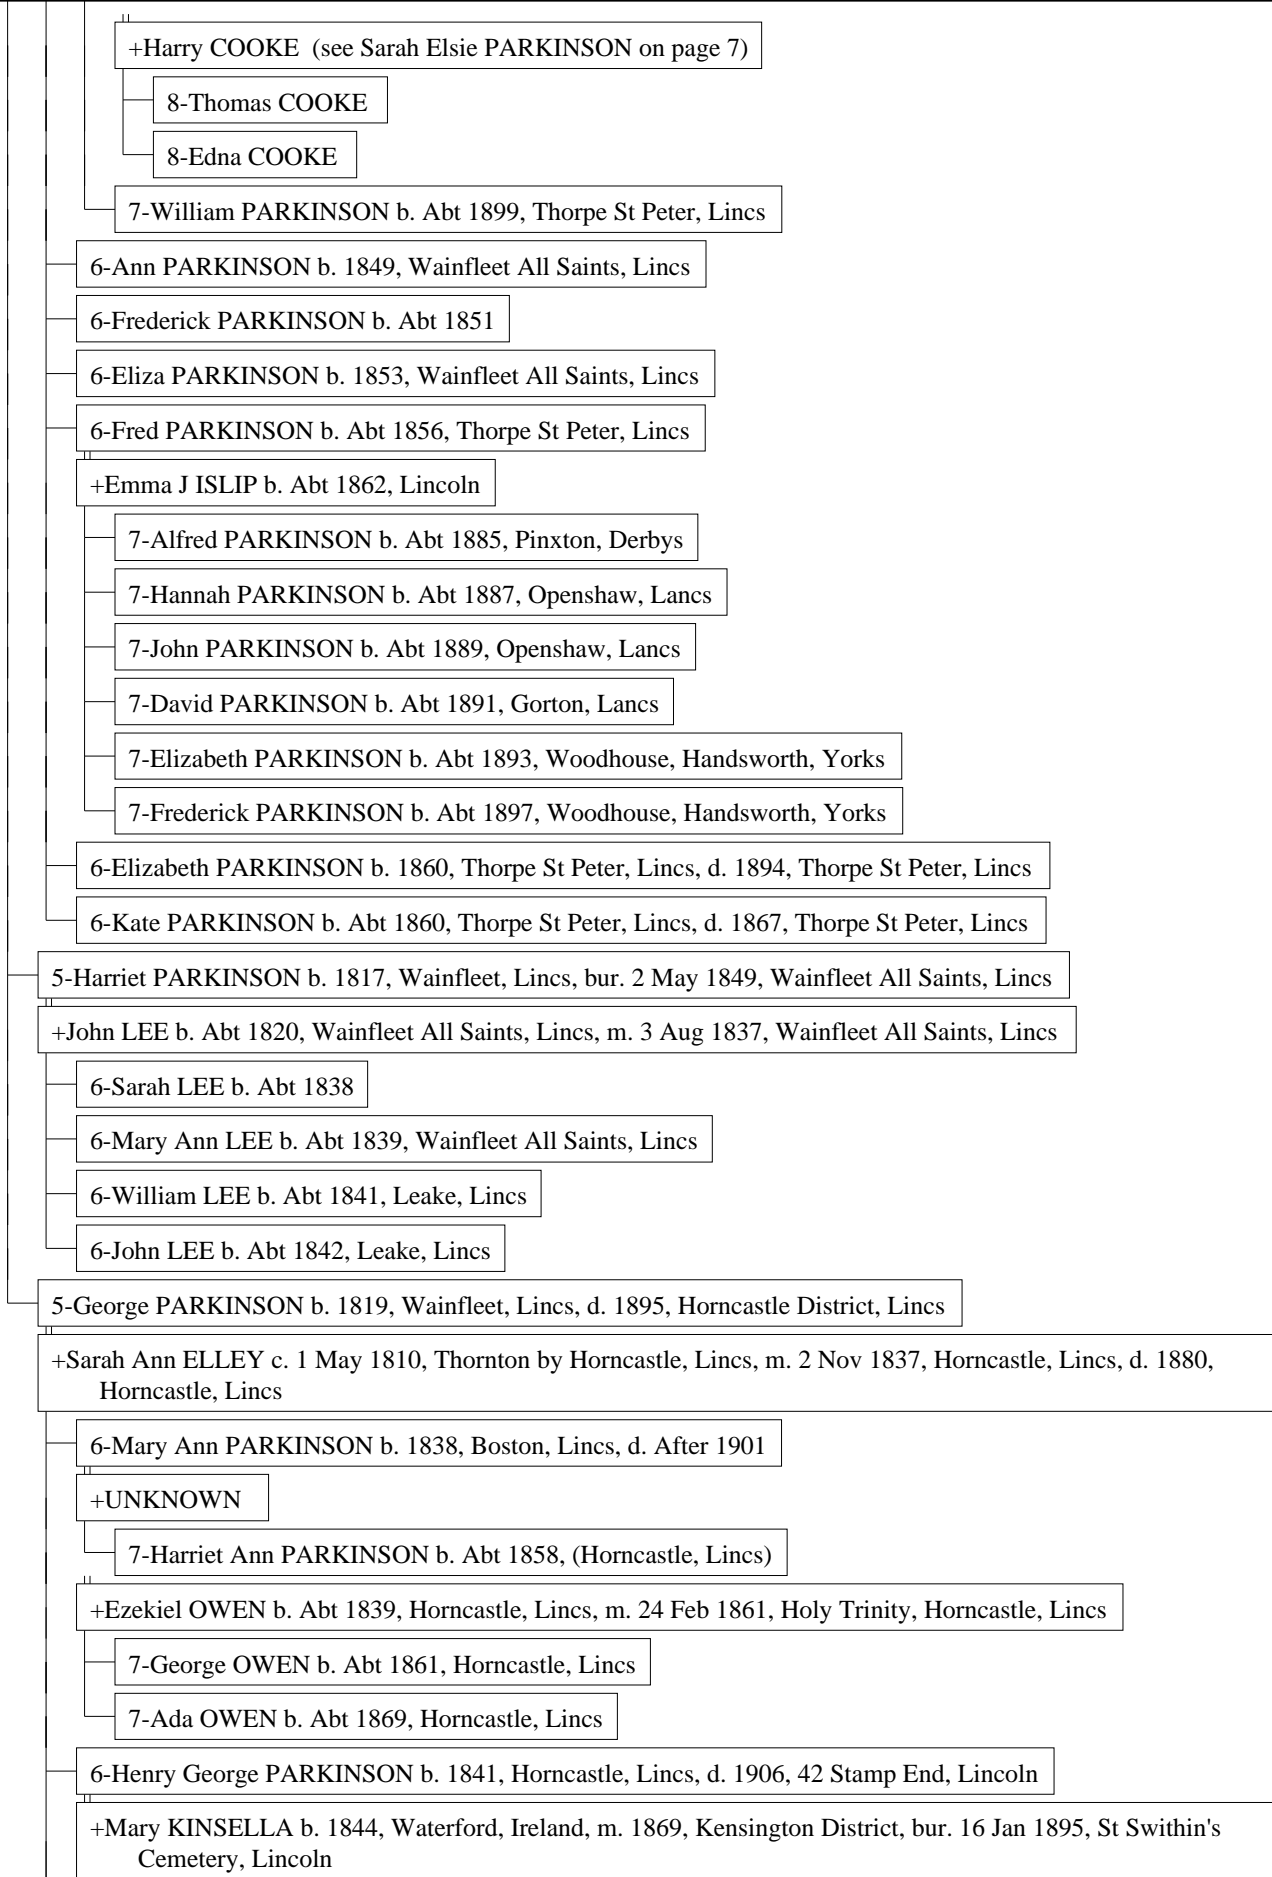

Descendants of Robert YATES