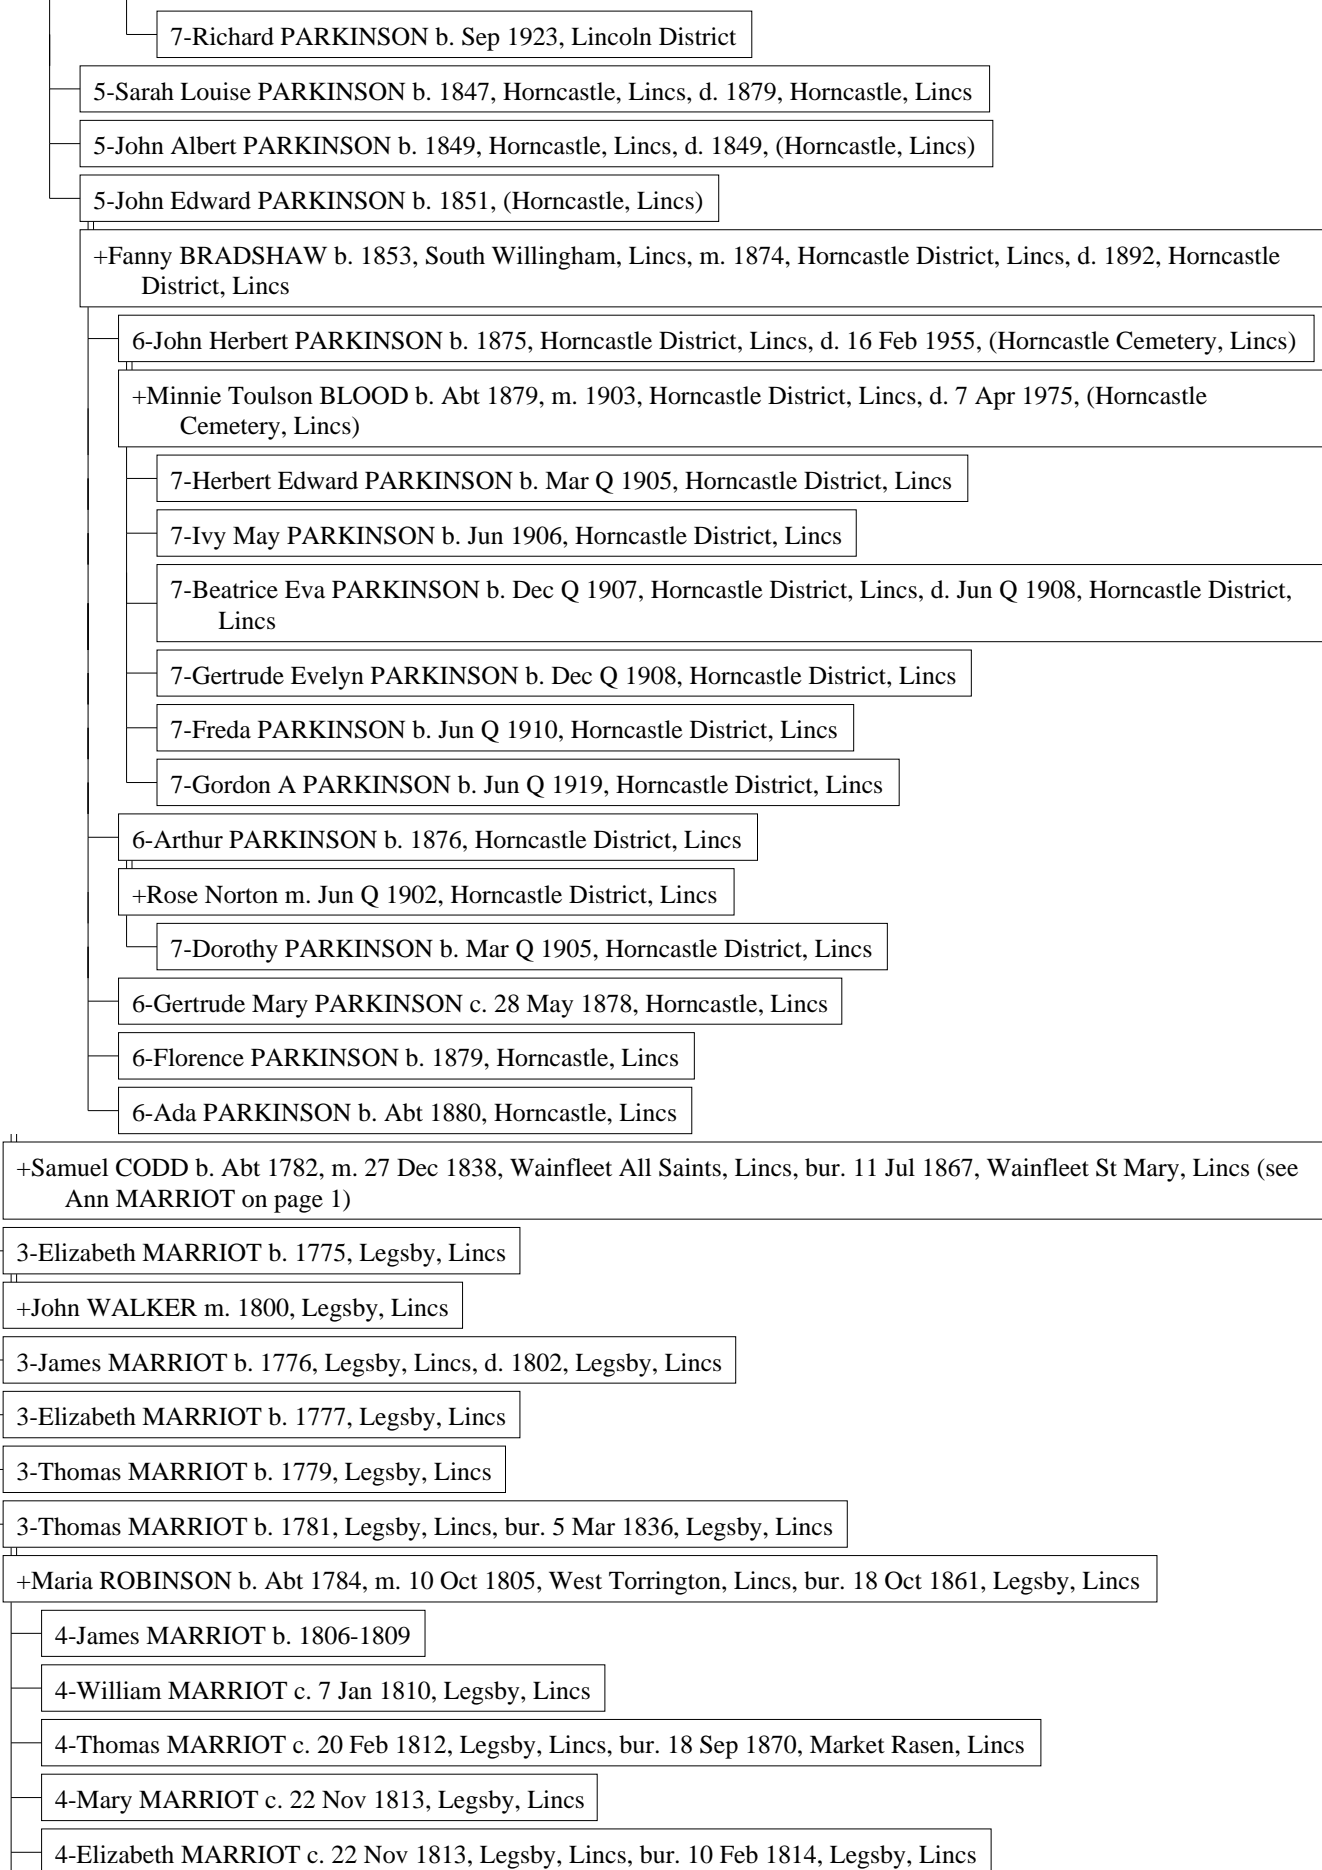

Descendants of William YATES