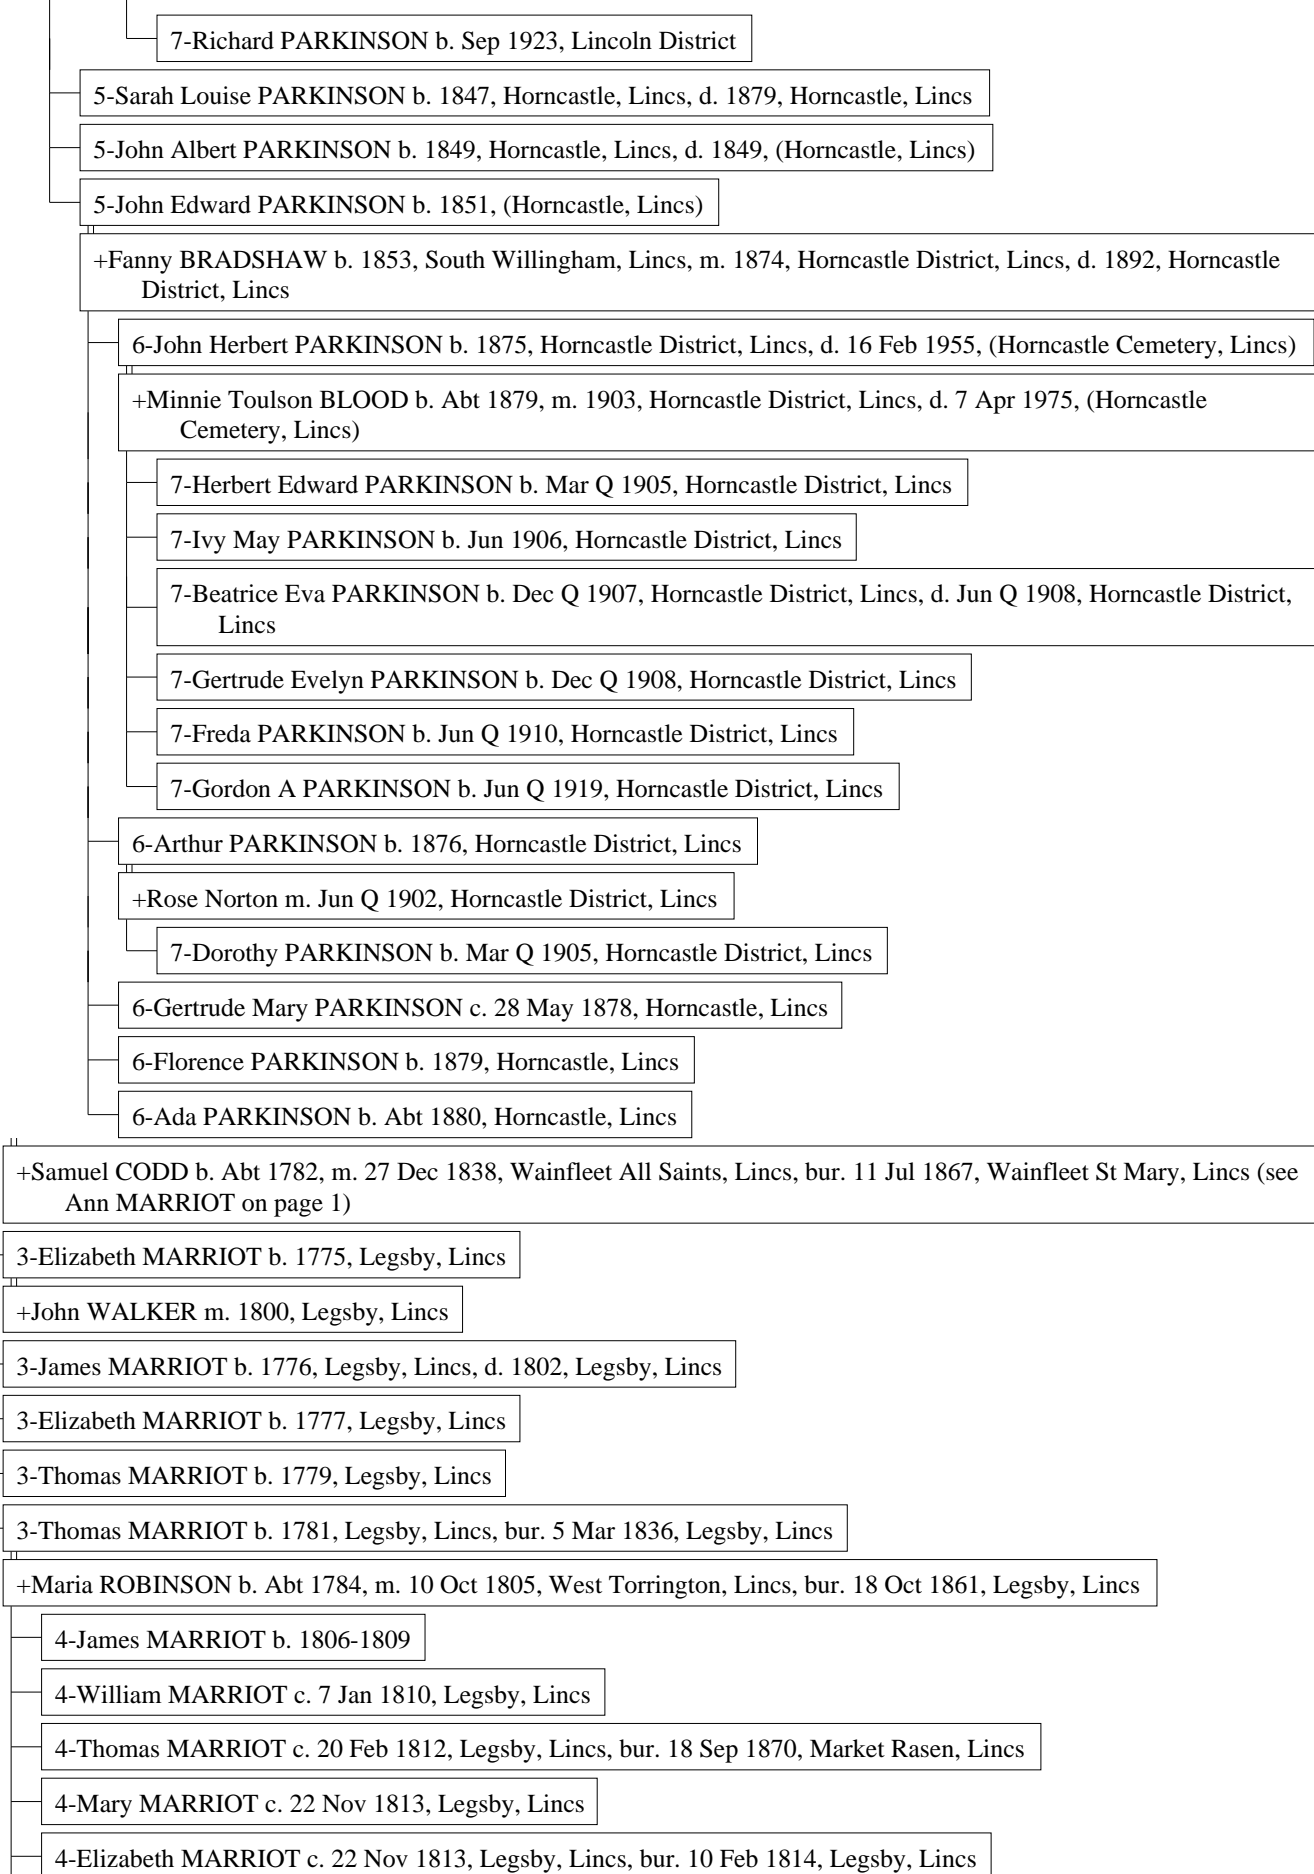

Descendants of William YATES