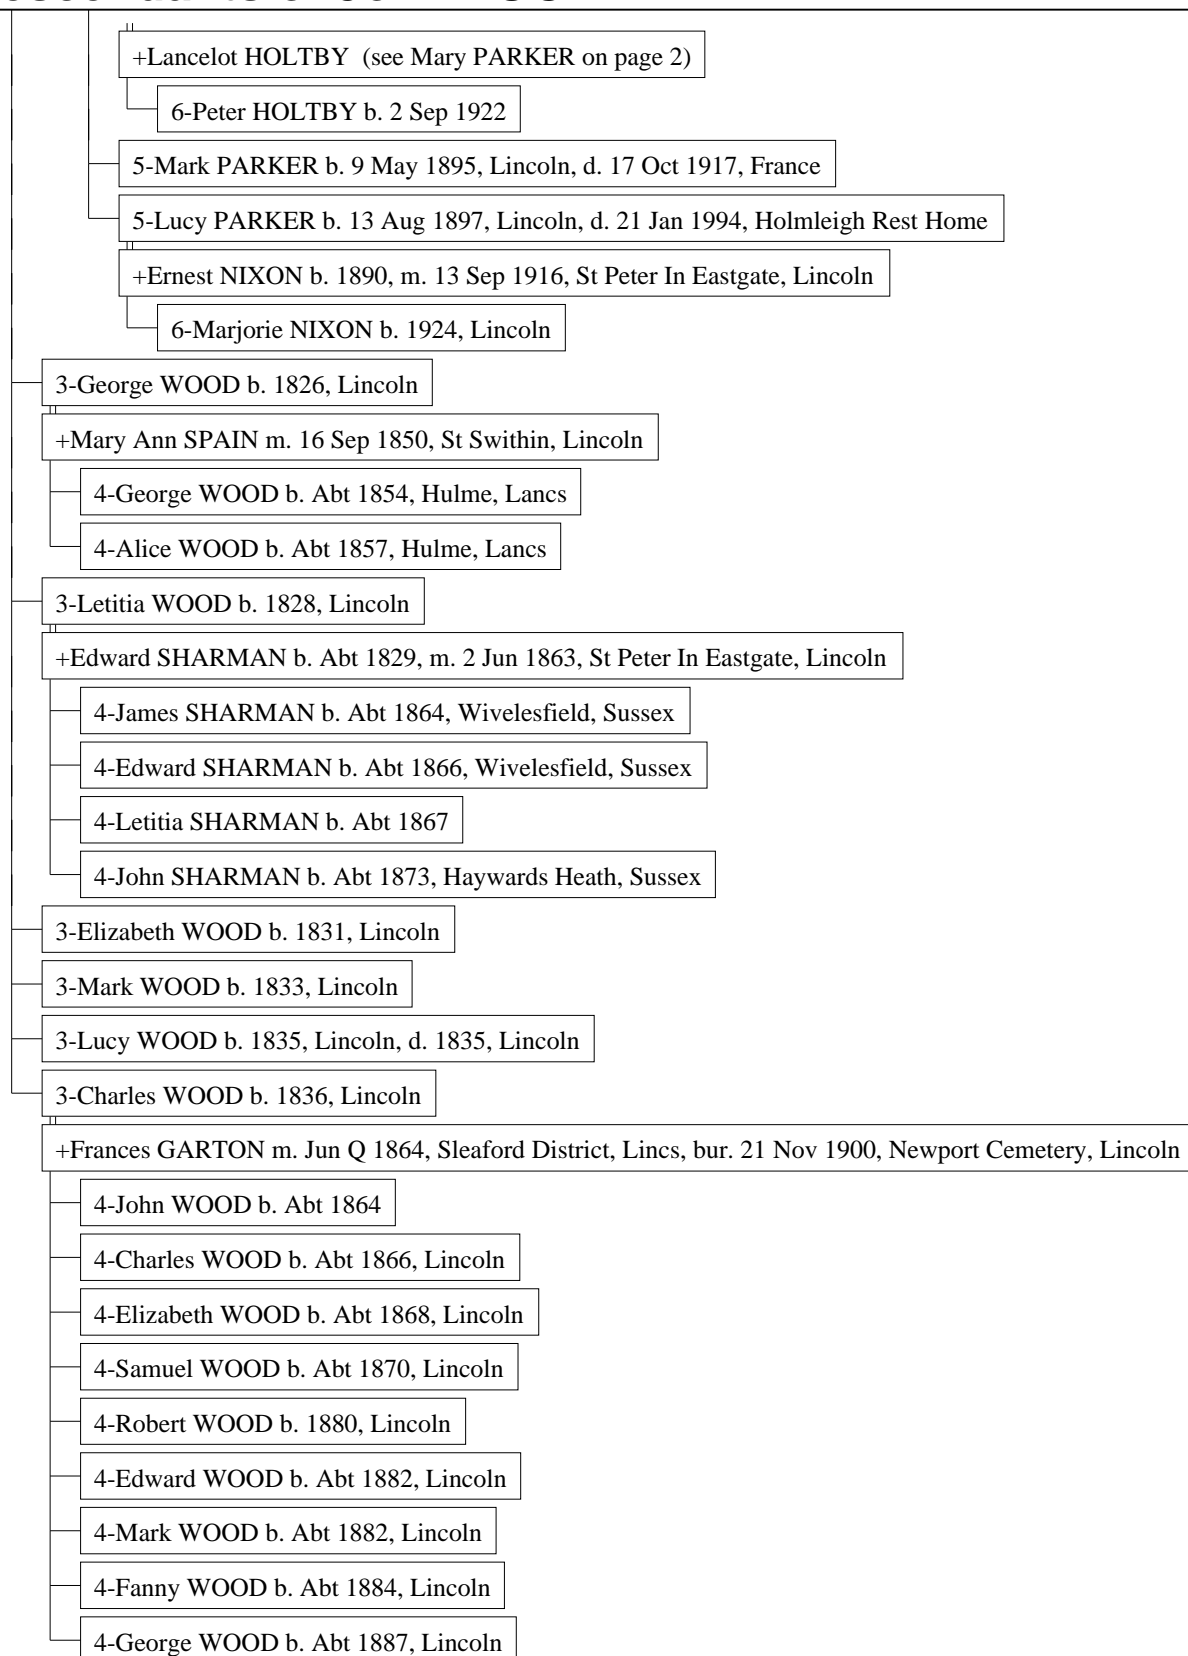

Descendants of John LOCKER