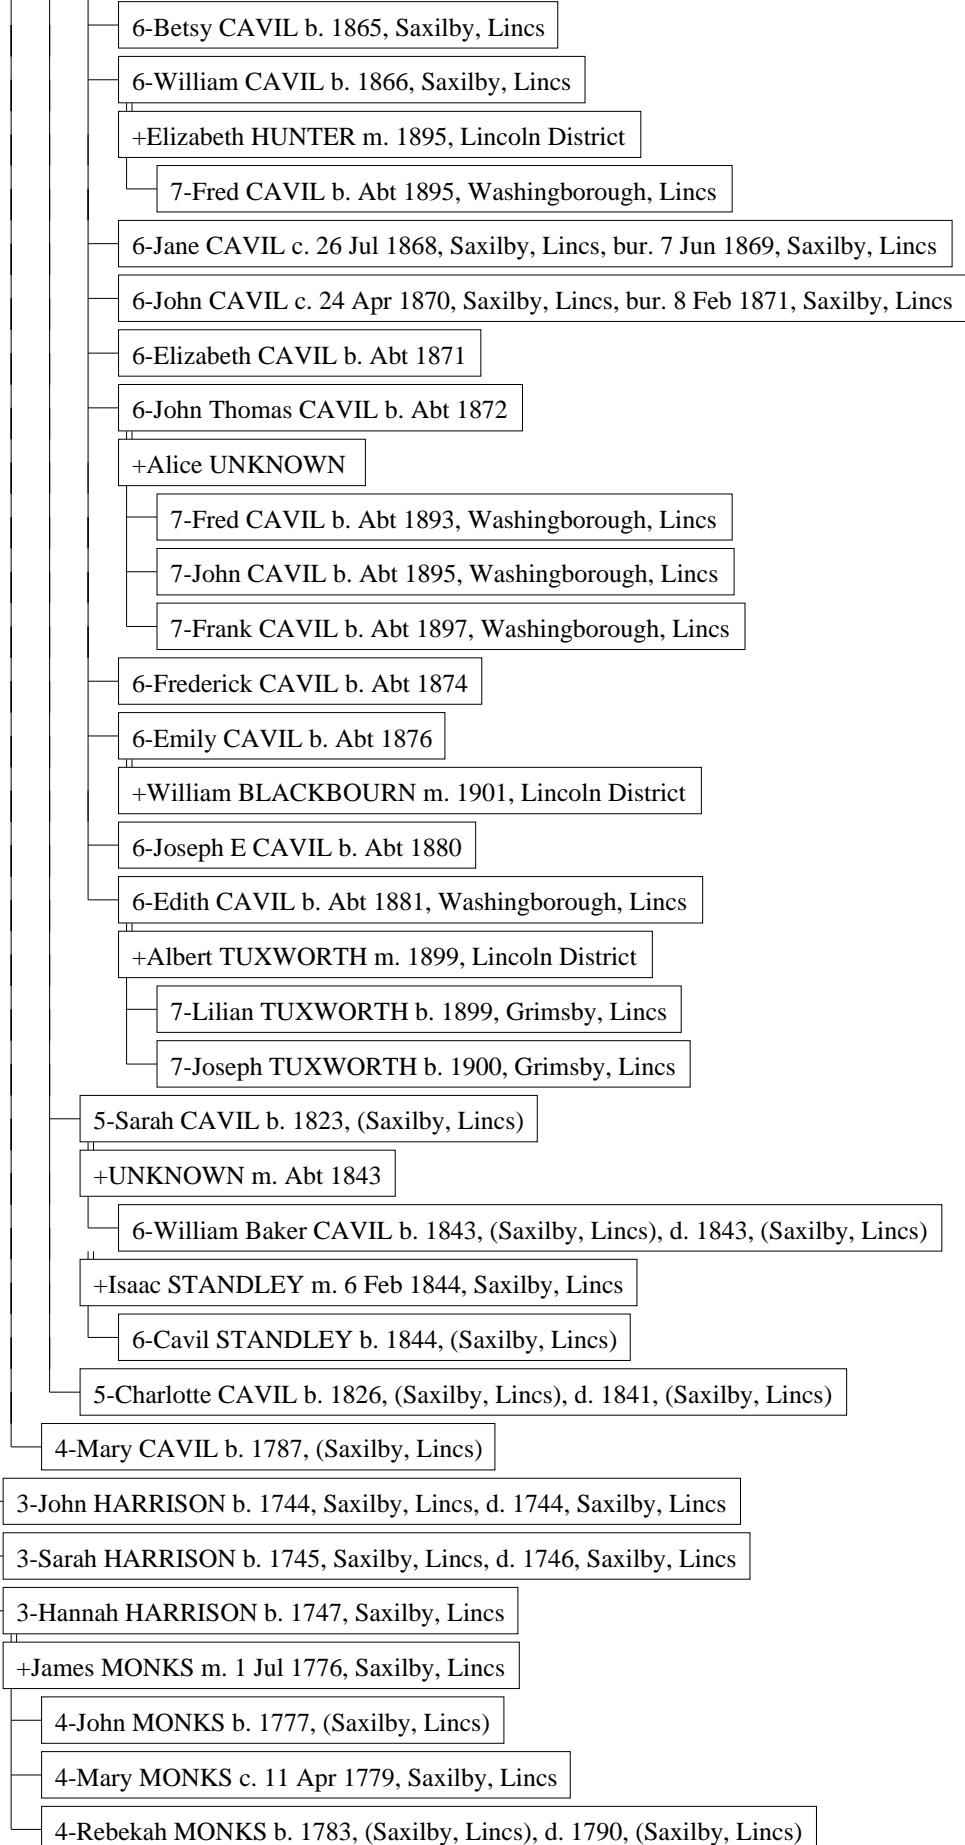

Descendants of John HARRISON