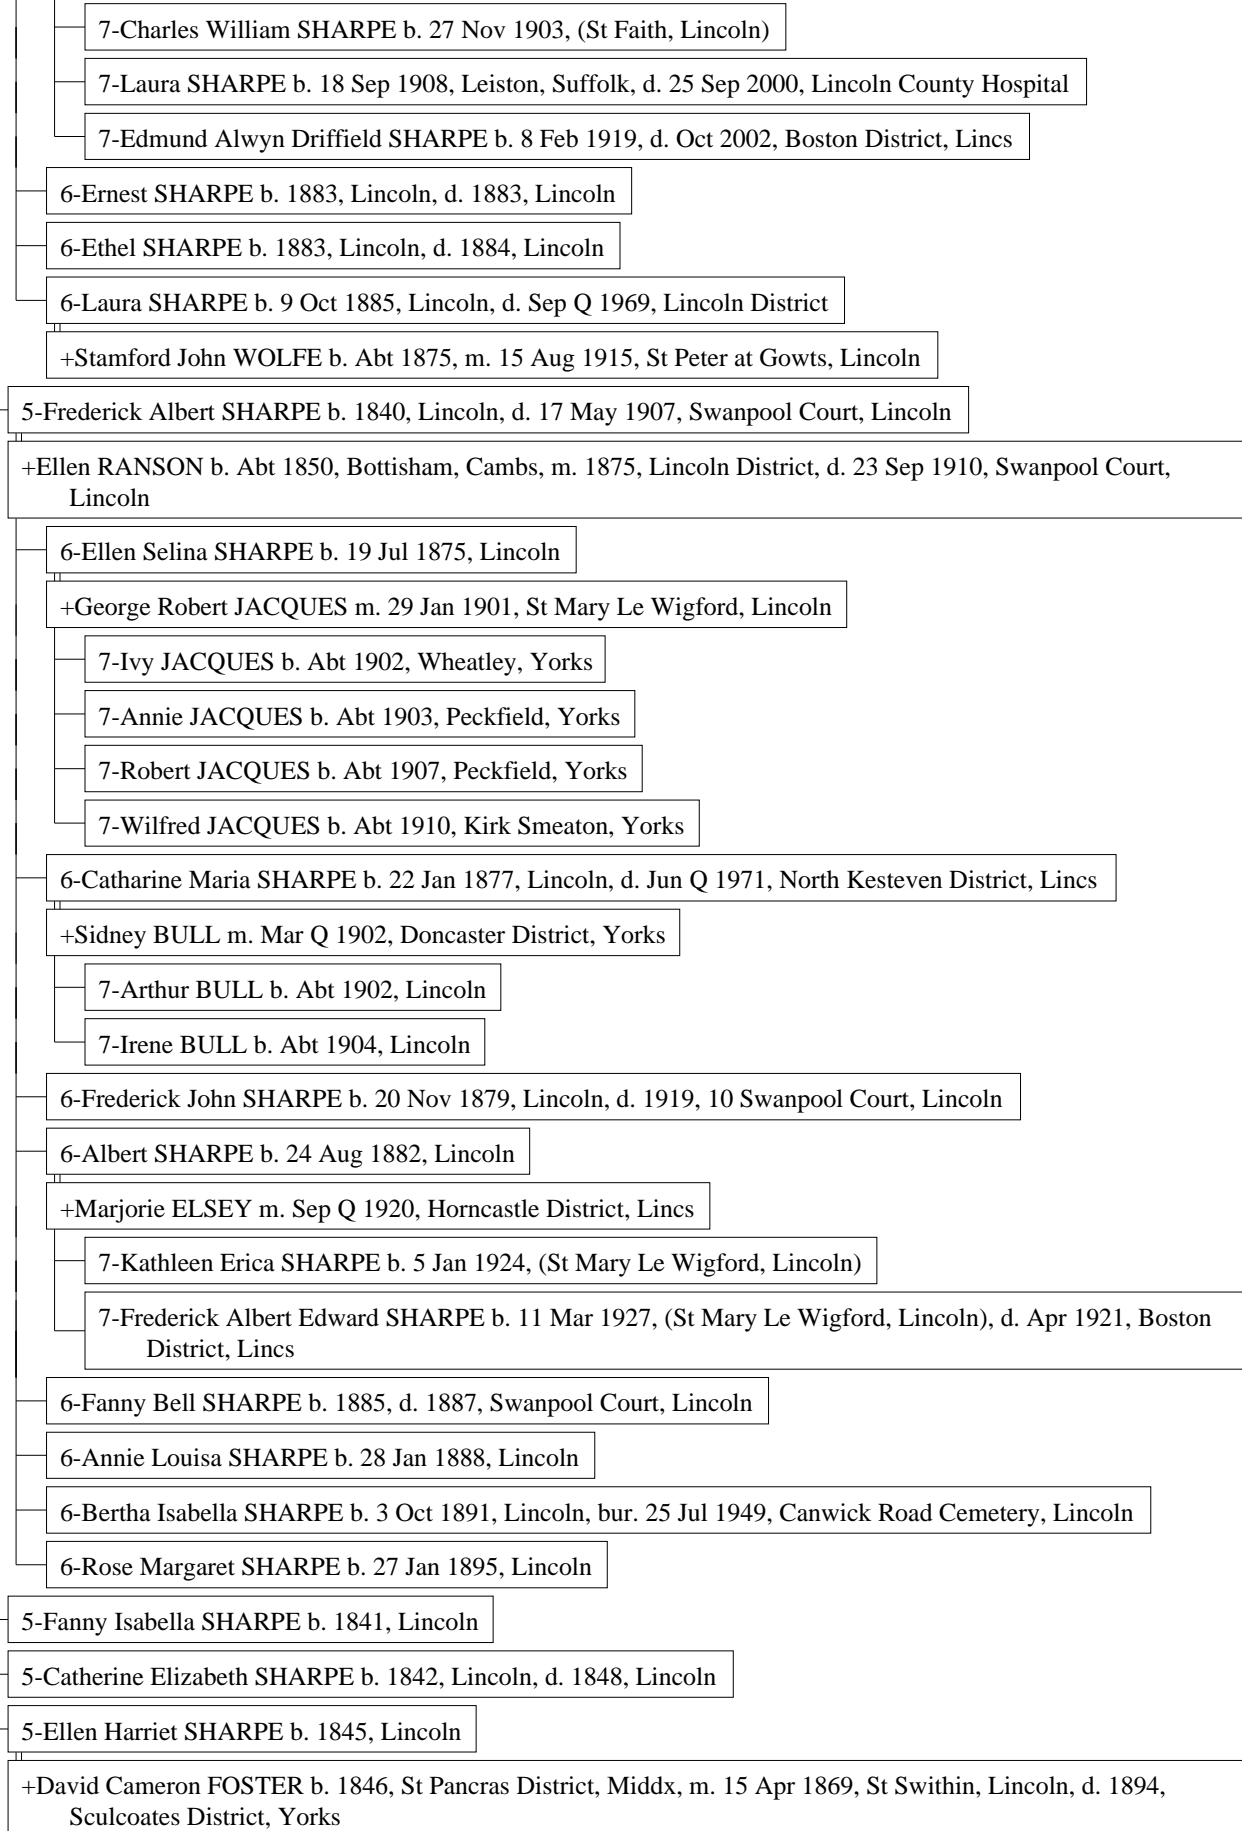

6-Edmund Alwyn SHARPE b. 27 Sep 1879, Lincoln, d. 1927, Monson Street, Lincoln

+Susanna Alice CARTER b. Abt 1879, m. 21 May 1903, St Faith, Lincoln, d. 1927, Monson Street, Lincoln

Descendants of George HALE