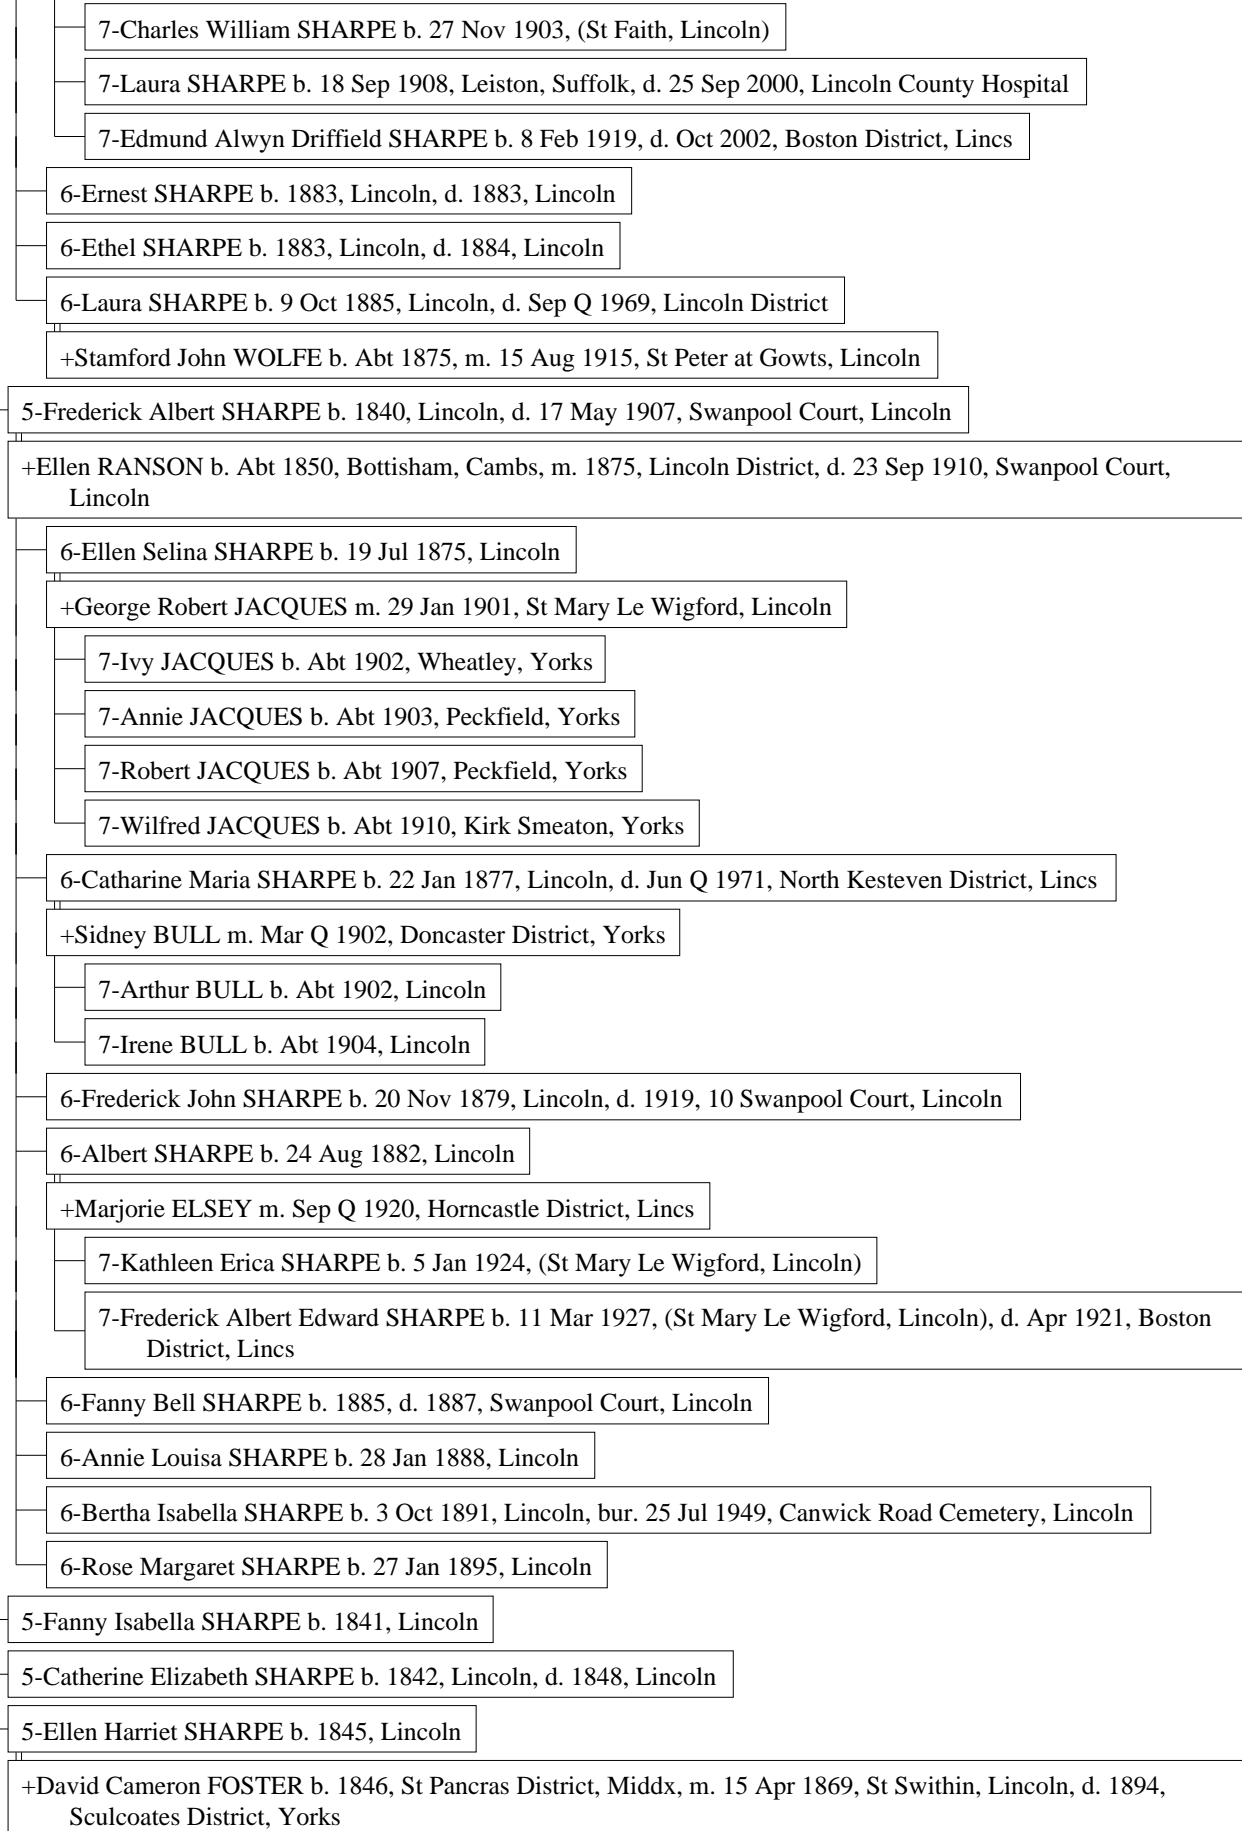

7-Irene Goulding SHARPE b. Mar-Apr 1917, Lincoln, d. 1918, Clarina Street, Lincoln

**7-Irene Golding SHARPE b. 29 Nov 1920, 28 Clarina Street, Lincoln, d. 17 Dec 1993, St Annes Bede Houses, Lincoln**

6-Mariah Tuxford SHARPE b. 6 Apr 1874, Lincoln, d. Mar Q 1959, Lincoln District