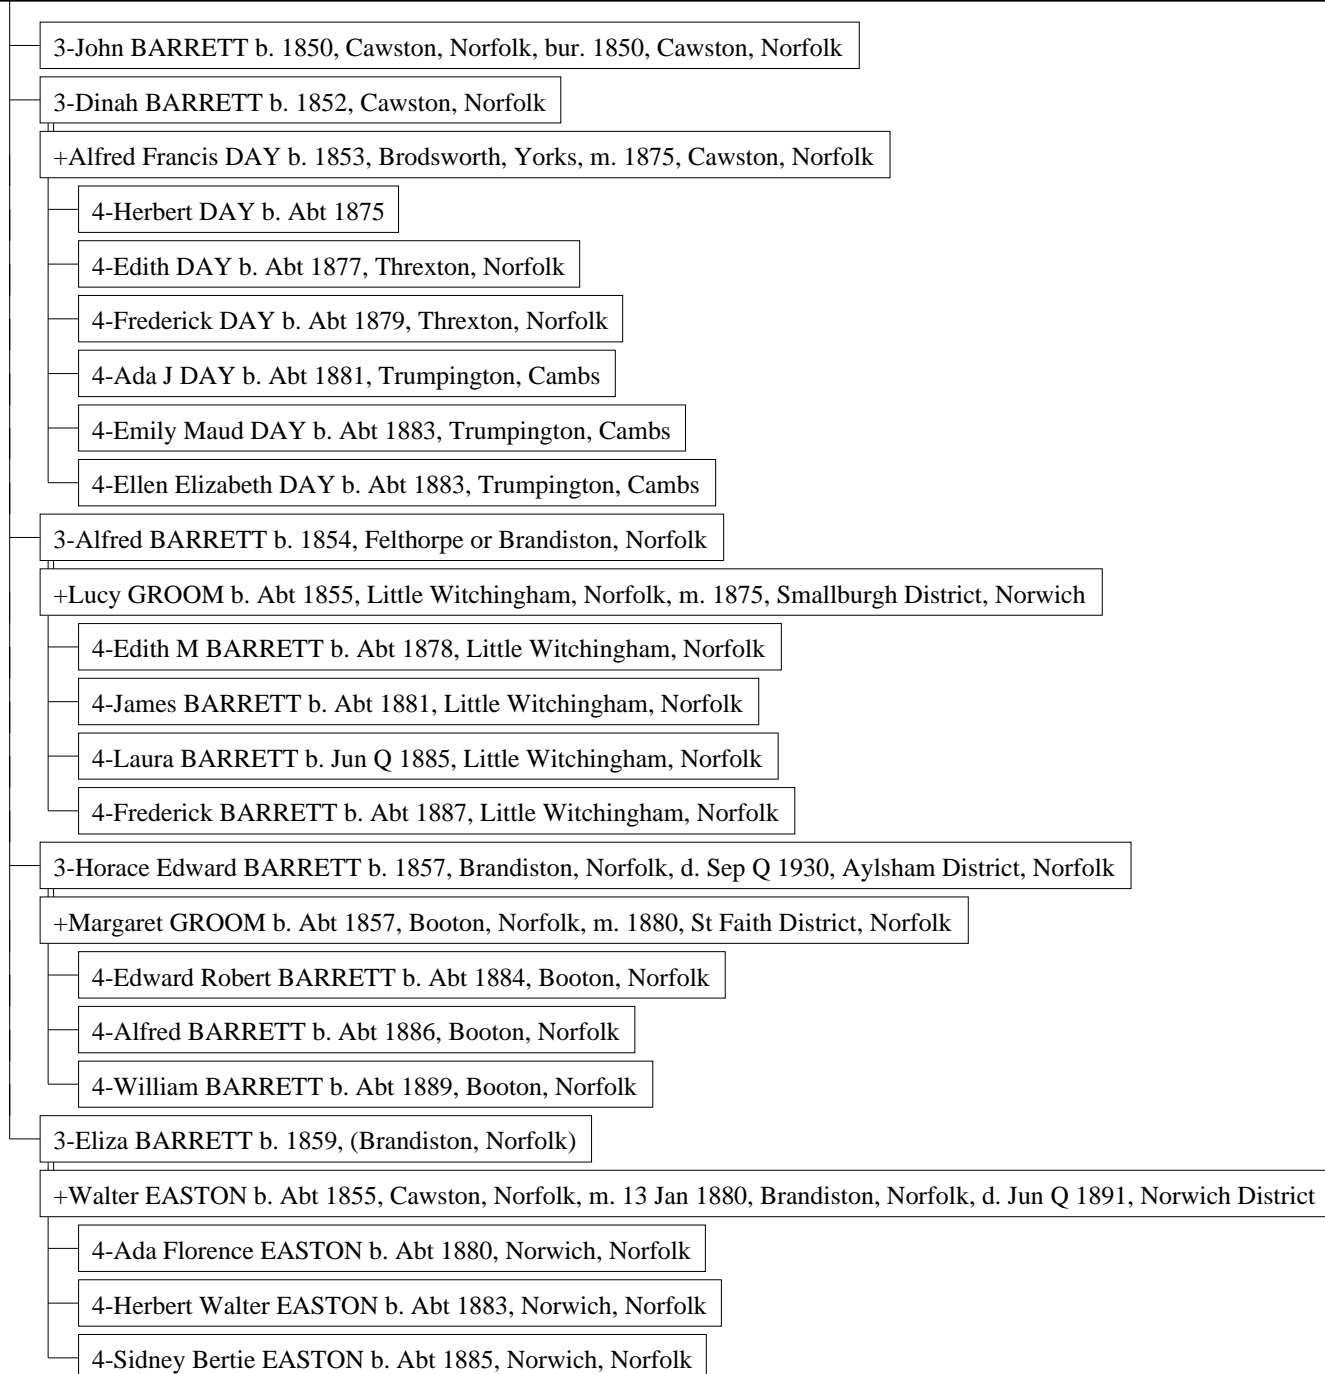

# Descendants of James FUTTER