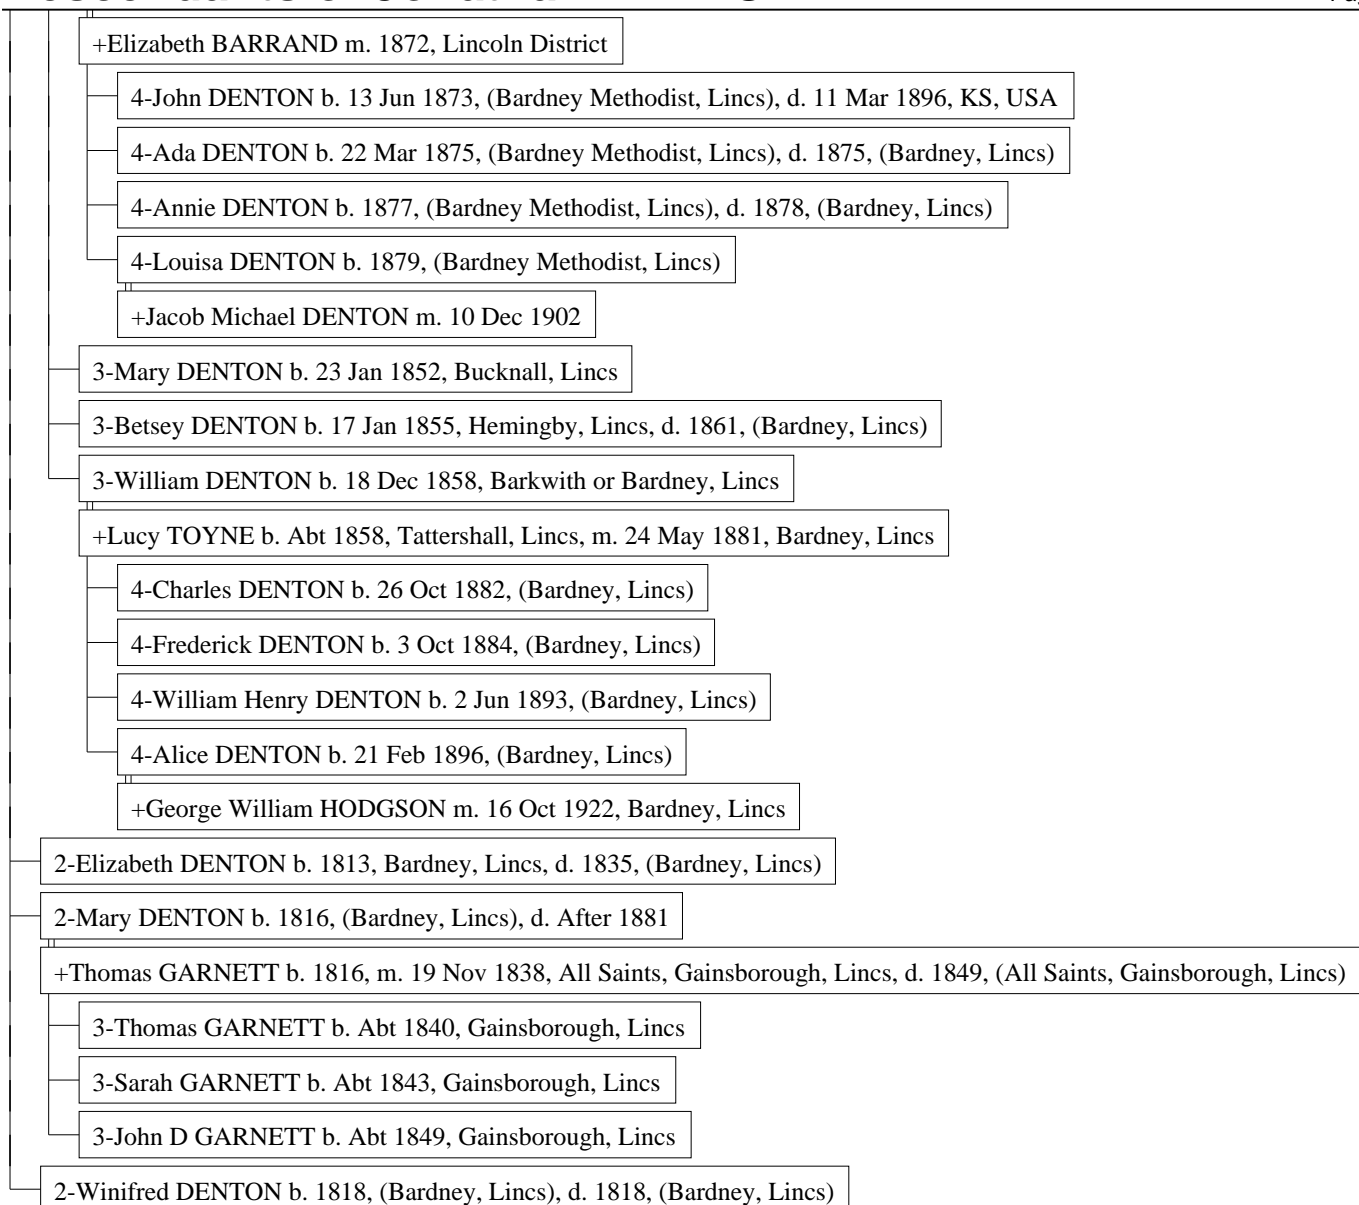

4-Lucy DENTON b. 1869, (Langton By Wragby, Lincs)

Descendants of Jonathan DENTON

Descendants of Jonathan DENTON

BAILEY

Mary Elizabeth (-1865), 5

BARRAND

Elizabeth, 5

Letitia (1838-), 1