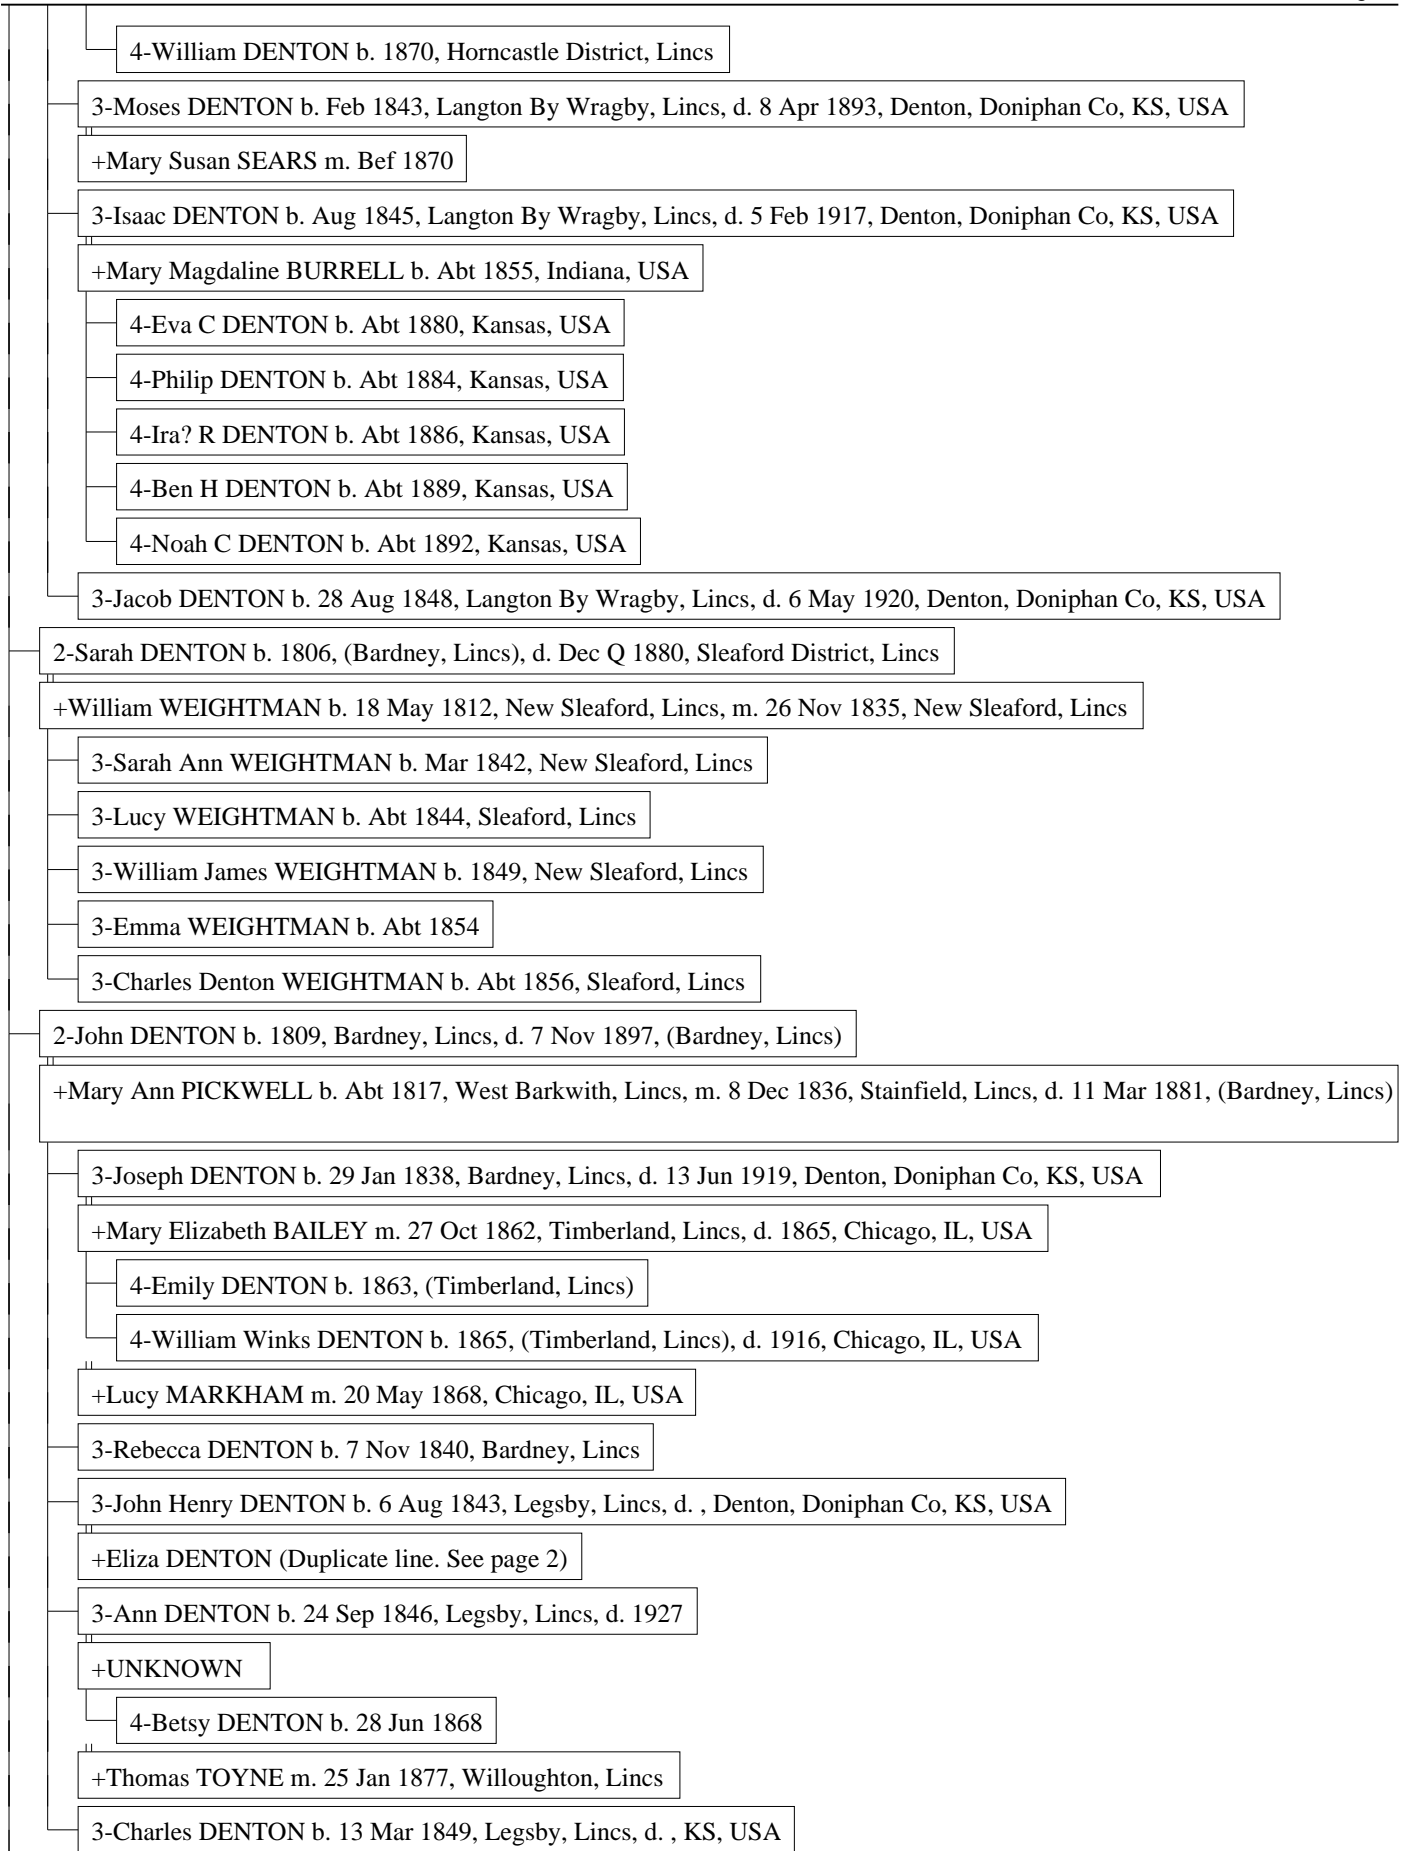

4-Lucy DENTON b. 1869, (Langton By Wragby, Lincs)

Descendants of Jonathan DENTON

Descendants of Jonathan DENTON

BAILEY

Mary Elizabeth (-1865), 5

BARRAND

Elizabeth, 5

Letitia (1838-), 1