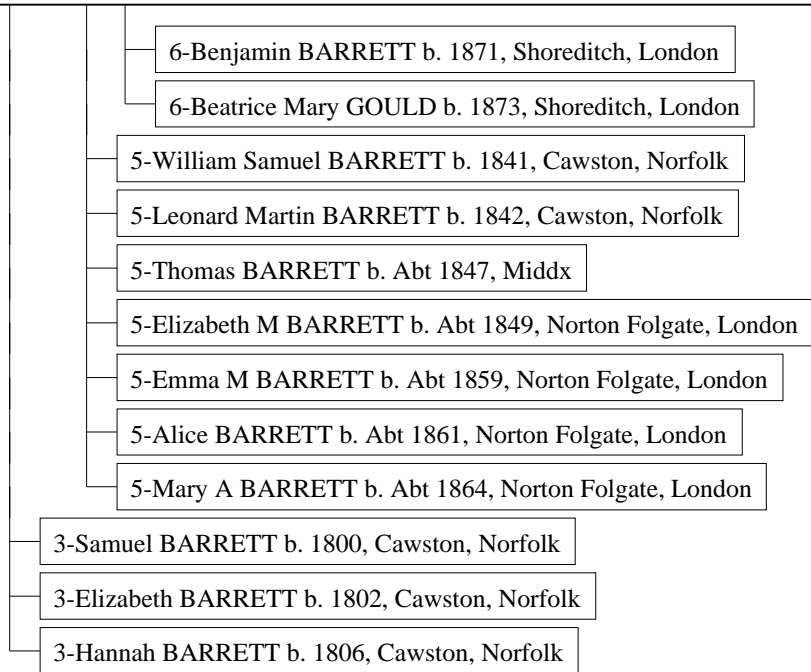

Descendants of Matthew BARRETT